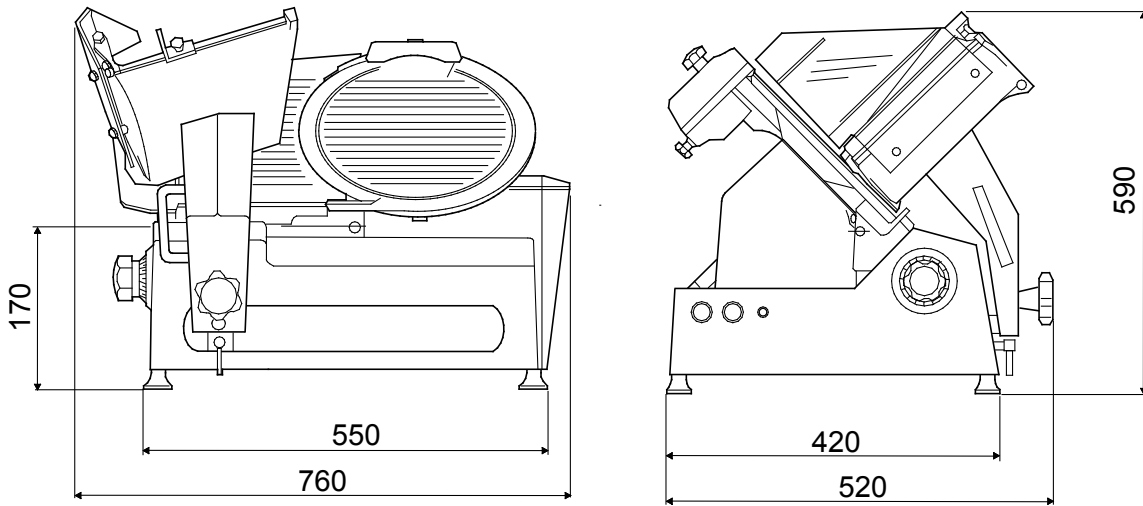

DITO

Electrolux

Installation drawings

601009